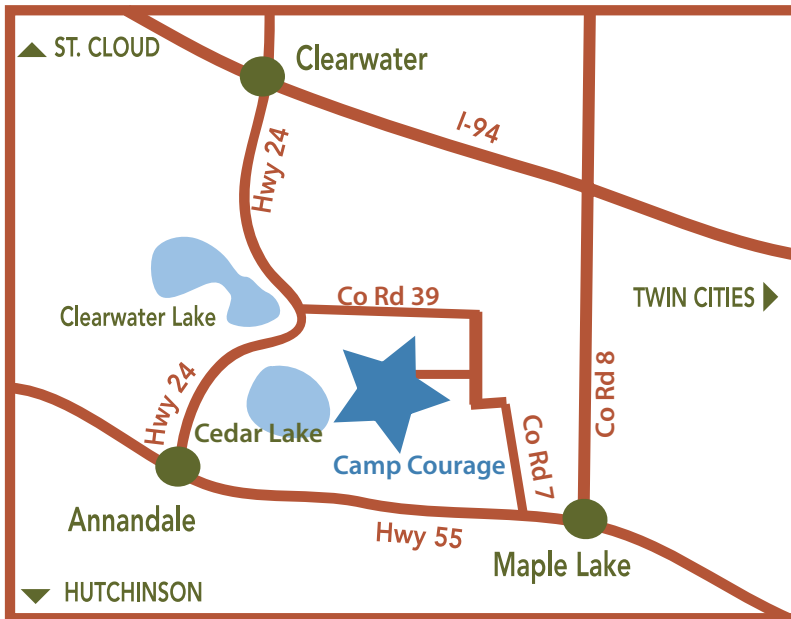

TRUE FRIENDS

Camps. Respite. Programs. Travel.

Camp Courage

8046 83rd St. NW
Maple Lake, MN 55358
952.852.0101
www.truefriends.org

From Twin Cities on Hwy 55
Camp Courage is located one half mile west of the town of Maple Lake. A green Camp Courage sign will direct you north on Co Rd 7. Follow Co Rd 7 for 3.2 miles to gates of camp on the left.

From Twin Cities on I-94
Take Silver Creek/Hasty exit 183. Turn left onto Co Rd 8 NW for six miles. Turn right onto Co Rd 39 NW for 2.3 miles. Turn left onto Co Rd 7 NW for 1.3 miles to gates of camp on the left.

From St. Cloud on I-94
Take Clearwater exit 178. Go south toward Annandale on Hwy 24 for nine miles. Turn left onto Co Rd 39 and follow for 2 miles. Turn right onto Co Rd 7 to gates of camp on right.